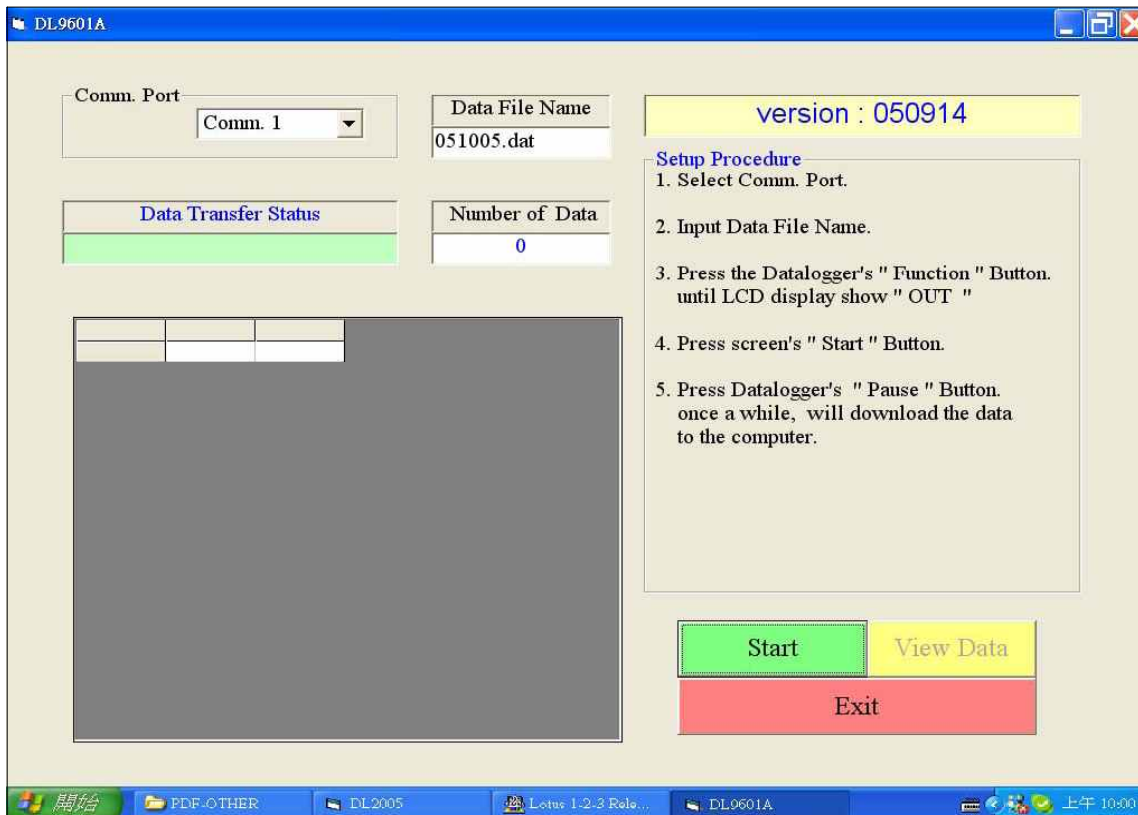

down load the data from the DL-9601A to computer

DATA LOGGER SOFTWARE

Model : SW-D009

ISO-9001, CE, IEC1010

FEATURES

- *Included software for data logger (DL-9601A) to load the data from DL-9601A to computer.
- *Standard accessory for DL-9601A.
- *After the computer load the data, user can use EXCEL to make the data analysis.