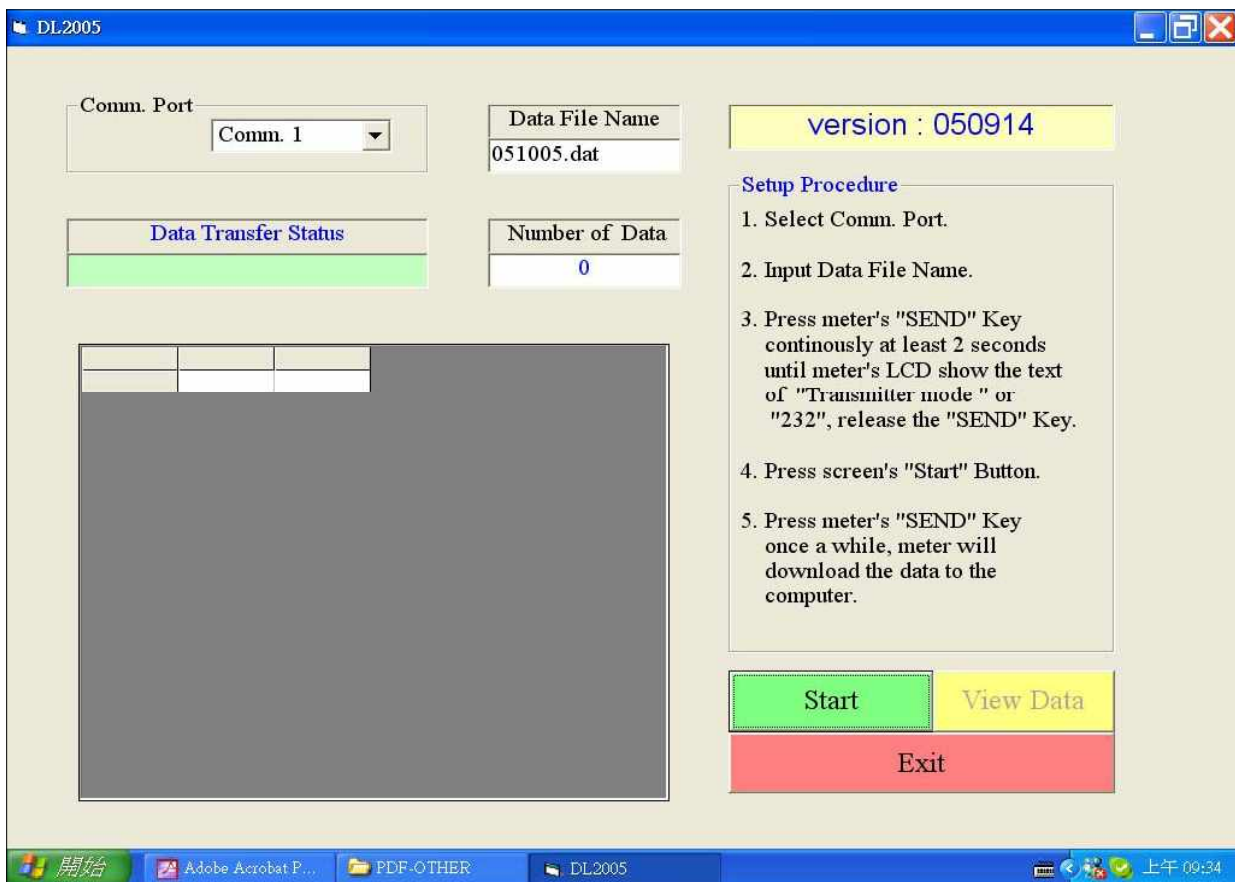

*software used to down load meter's data to computer*

# DATA LOGGER SOFTWARE

**Model : SW-DL2005**

*ISO-9001, CE, IEC1010*

## FEATURES

- \*Optional data logger software for HT-3009, HT-315, HT-306, HT-3015, YK-90HT... to down load the data from the instrument to the computer.
- \*After the computer load the data, user can use EXCEL to make the data analysis.